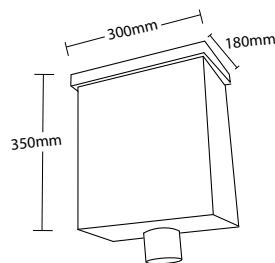

CODE **CTL-335**

ΣΥΛΛΕΚΤΗΣ ΥΔΡΟΡΡΟΗΣ

Τύπου: ΤΕΤΡΑΓΩΝΟ

ΥΛΙΚΟ ΚΑΤΑΣΚΕΥΗΣ ΦΥΛΛΟ
ΓΑΛΒΑΝΙΖΕ

ΔΙΑΘΕΣΙΜΟΙ ΣΕ 14 ΧΡΩΜΑΤΑ

CONDUCTOR HEAD

Type: SQUARE

MADE FROM GALVANIZED STEEL
SHEET

AVAILABLE IN 14 COLOURS